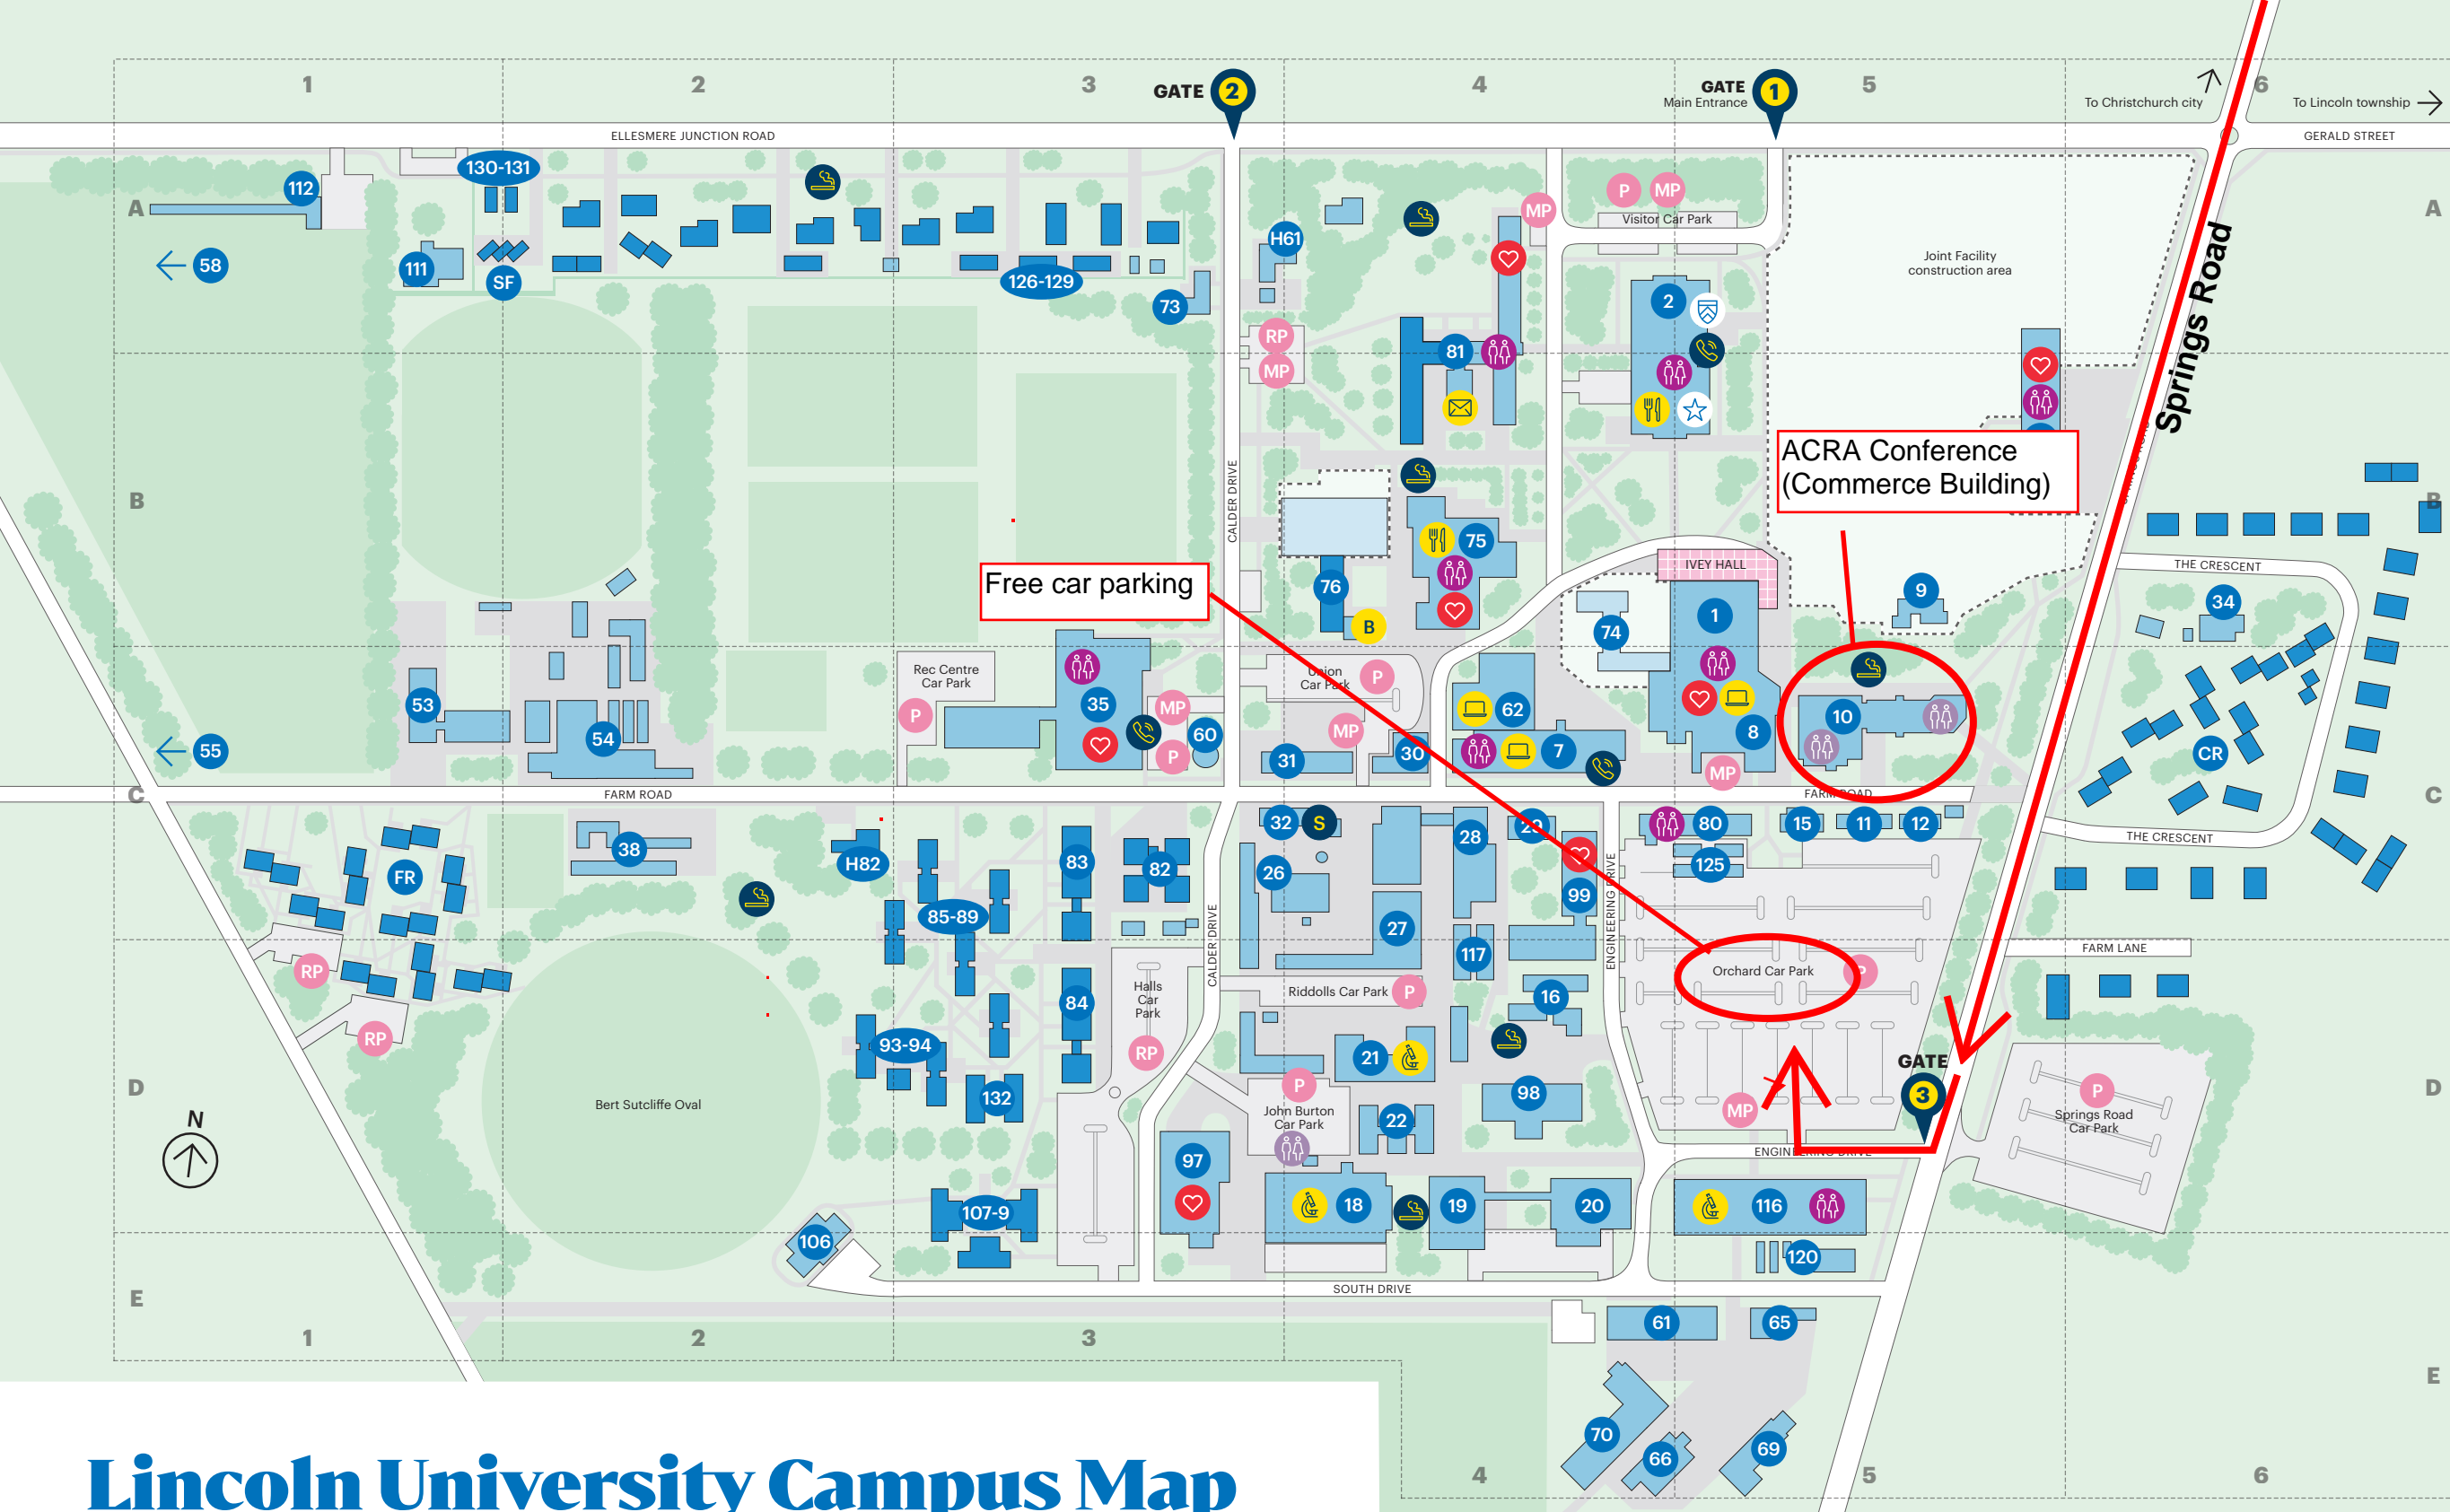

LINCOLN UNIVERSITY
TE WHARE WĀNAKA O AORAKI

Reception

- Main Reception (A5)
- LUSA Reception (B5)

Services

- Eateries
- Bookshop
- Postshop/Printery

Public Safety

- Security
- Emergency Phone
- Defibrillators
- Smoking Zones

- Public Parking
- Mobility Parking
- Residential Parking

Lincoln University Campus Map

Accommodation

Accommodation Office	H82 C2
Centennial Hall	85-89 C3
Colombo Hall	83 C3
Crescent Flats	CR C6
Farm Road Flats	FR C1
Hudson Hall	81 B4
Lowrie Hall	84 D3
NZ Cricket Accommodation	107-9 D3
The Annex	76 B4
The Junction	126-131A/3
The Quarters	132 D3
Sims Flats	SF A1
Southland Hall	93-94 D3
Stevens Hall	82 C3

Cafés

Mrs O's Cafe and Bar	75 B4
Grounded	2 B4

Campus Buildings

AER Building	117 D4
--------------	--------

Annex A	30 C4
Annex B	29 C4
Annex C	31 C4
APFA	112 A1
Arts Workshop	28 C4
Boiler House	26 C3
Burns Wing	6 B5
Commerce Building	10 C5
George Forbes Memorial Building	2 A5
Hudson Hall	81 B4
Hurunui Building	16 D4
Ivey Hall (Library, Teaching & Learning)	1 B5
John Burton Building	22 D4
Landscape Architecture Building	7 C4
Memorial Hall	74 B4
NRE Building	19 D4
Teaching Workshops	18 D4
Orchard Hall	80 C5
Poplars	11 C5
Portacombs	125 C5
Te Kete Ika - Food and Function Centre	75 B4

Riddolls Building	21 D4
RFH Building	116 D5
Stewart Building	62 C4
The Lodge	9 B5
Young Farmers' Club Hall	15 C5
Water Tower	60 C3

Car Parks

Halls Car Park	D3
John Burton Car Park	D4
Orchard Car Park	D5
Springs Road Car Park	D6
Recreation Centre Car Park	C3
Riddolls Car Park	D4
Union Car Park	C4
Visitor Car Park	A4